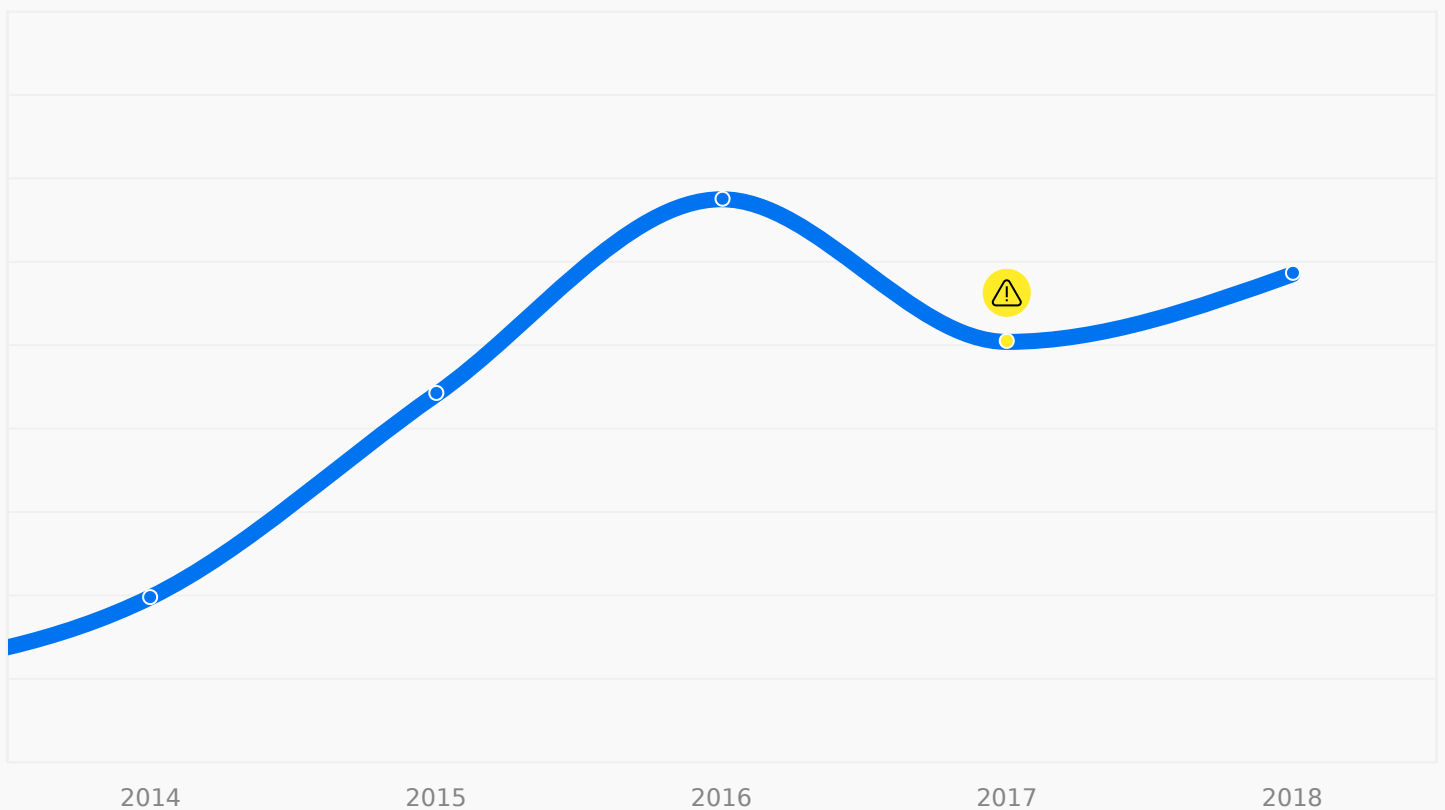

This vehicle may have a fake mileage!

Last known mileage: 145,000 km

Average mileage for similar models: 104,200 km

5 mileage records found

Rollback

Odometer records

2014-01 **102,000 km**

2015-01 **129,000 km**

2016-02 **155,000 km**

2017-12 **136,000 km**

2018-09 **145,000 km**

Odometer Rollback